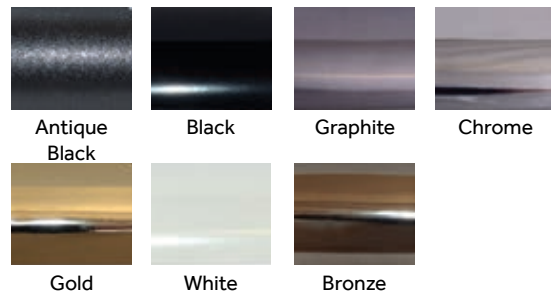

AVAILABLE COLOURS

Antique
Black

Black

Graphite

Chrome

Gold

White

Bronze

Architectural Range

HANDLES

This modern lever-lever handle is ideal for contemporary doors, with a perfectly matching letterplate and knocker. The ergonomically designed handle is easy to grip and operate, plus it looks great too.

LETTERPLATE

This stylish letterplate is sure to complement the most modern door styles, and its anti-snap flap opens to 180 degrees to give clear access for A4 mailings.