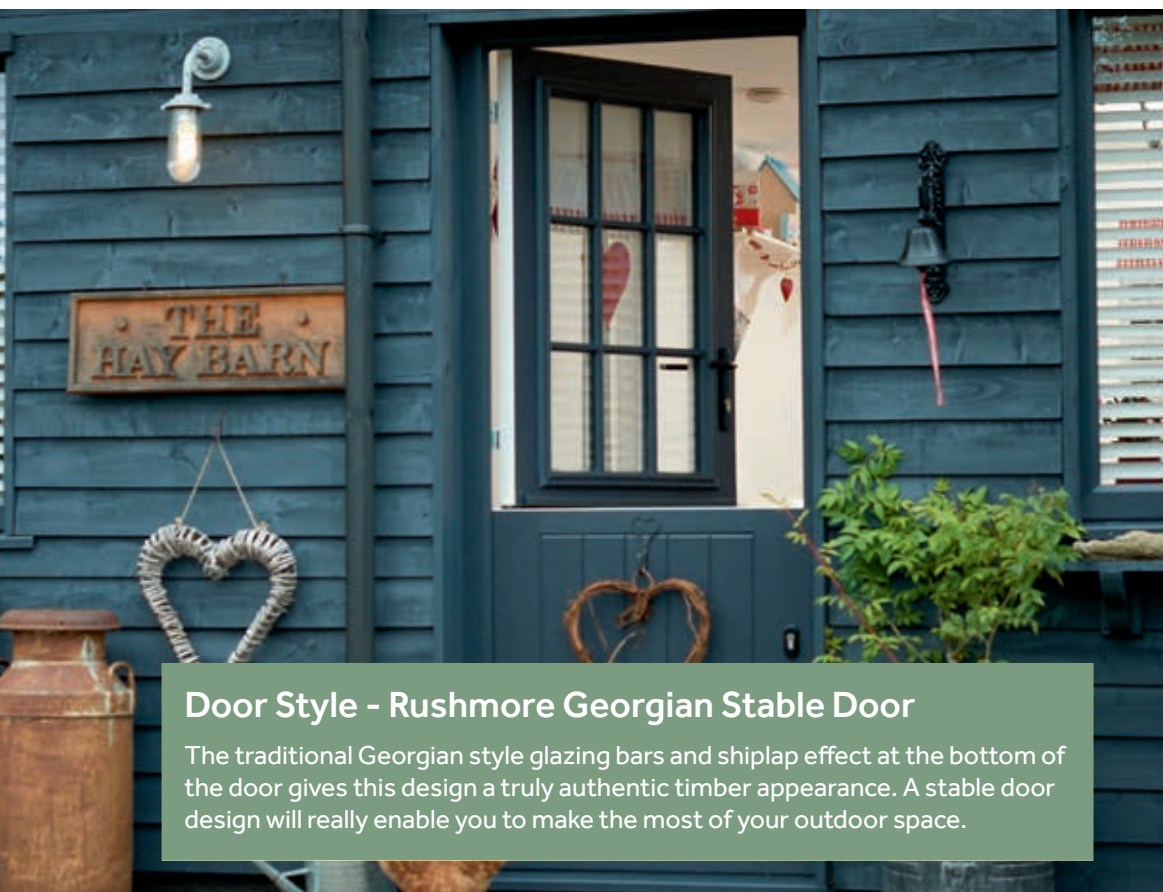

Diamonte / French Navy

Stable Doors

Many of our stylish door designs are also available as Stable Doors. Visit our HomeView Door Designer to add some rural charm to your home.

endurancedoors.co.uk

Get The Look: Modern Country Chic

Add rural charm with a modern twist to your home when you combine a new door from our Country Collection with your choice of our contemporary grey colours.

Door Style - Rushmore Georgian Stable Door

The traditional Georgian style glazing bars and shiplap effect at the bottom of the door gives this design a truly authentic timber appearance. A stable door design will really enable you to make the most of your outdoor space.