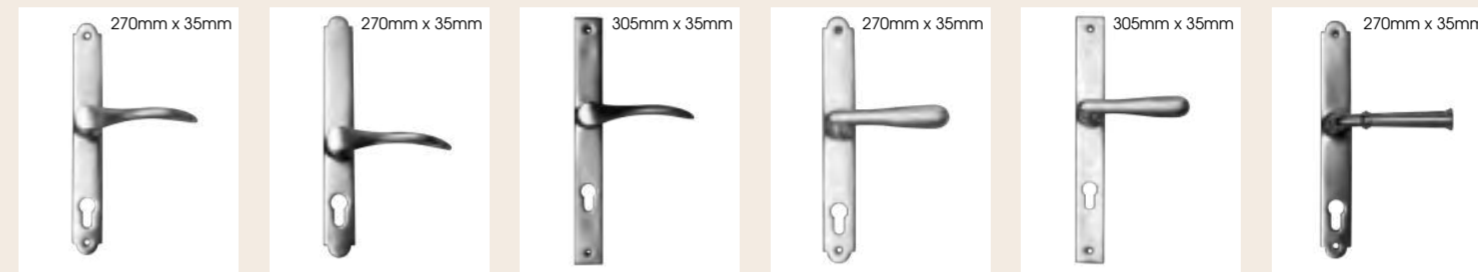

Hinge Fronts

Hinge Fronts

Door Studs

Door Studs

Knockers & Pull Knobs

4 Inch Ring Lion Head Rope Ring Urn Squat Ring 5 Inch Ring 5 Inch Lion Head Hand

Horse Head Fox Head Sculptured Tear Drop Octagon Flat Octagon Round

Peg Stays

Monkey Tail

Period Bulb-End

Period Round Ring

Letter Plates

Letter Plate Set

Letters & Numerals

Letters & Numerals

all brass items available in the 21 finishes from the range of swatches.
For option numbers see the full range sections in the Contemporary Brass Fittings of the website.

Window Handles

Period Bulb-End Offset Bulb-End Period Offset Reeded Period Offset Bulbous Period Offset Spoon

Door Handles

Swan Neck Swan Neck Offset Swan Neck Long Backplate Bulb-End Bulb-End Long Backplate Round Ring

Round Ring Long Backplate The Eye 215 fixing position The Eye 122 fixing position The Bawdsey 215 fixing position The Bawdsey 122 fixing position Round Ring Narrow Backplate