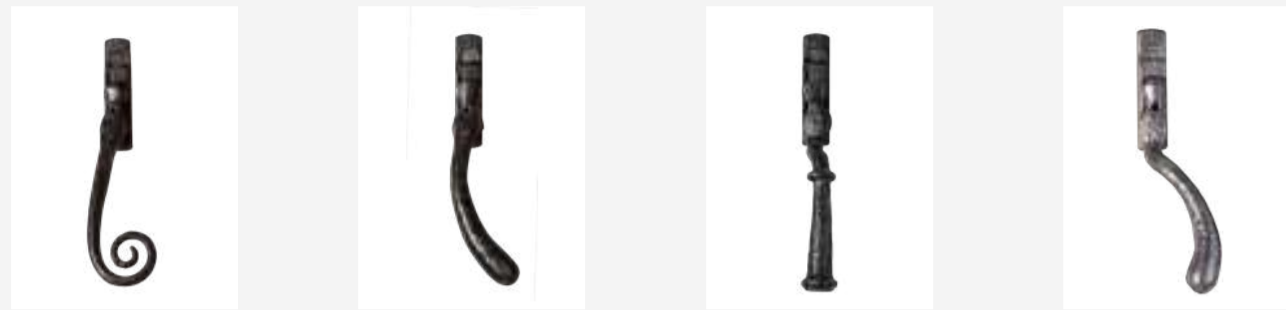

Window Handles

Monkey Tail Period Bulb-End Period Round Ring Pewter Curve

Door Handles

Curl Monkey Tail Round Ring Twisted Grip

Cylinder Pull

Cylinder Pull

Cabin Hooks

Cabin Hooks
3in, 4in, 6in, 8in, 10in, 12in, 14in and 16in

Hinge Fronts

Hinge Fronts

Door Studs

Door Studs

Knockers & Pull Knobs

4 Inch Ring Lion Head Rope Ring Urn Squat Ring 5 Inch Ring 5 Inch Lion Head Hand

Horse Head Fox Head Sculptured Tear Drop Octagon Flat Octagon Round